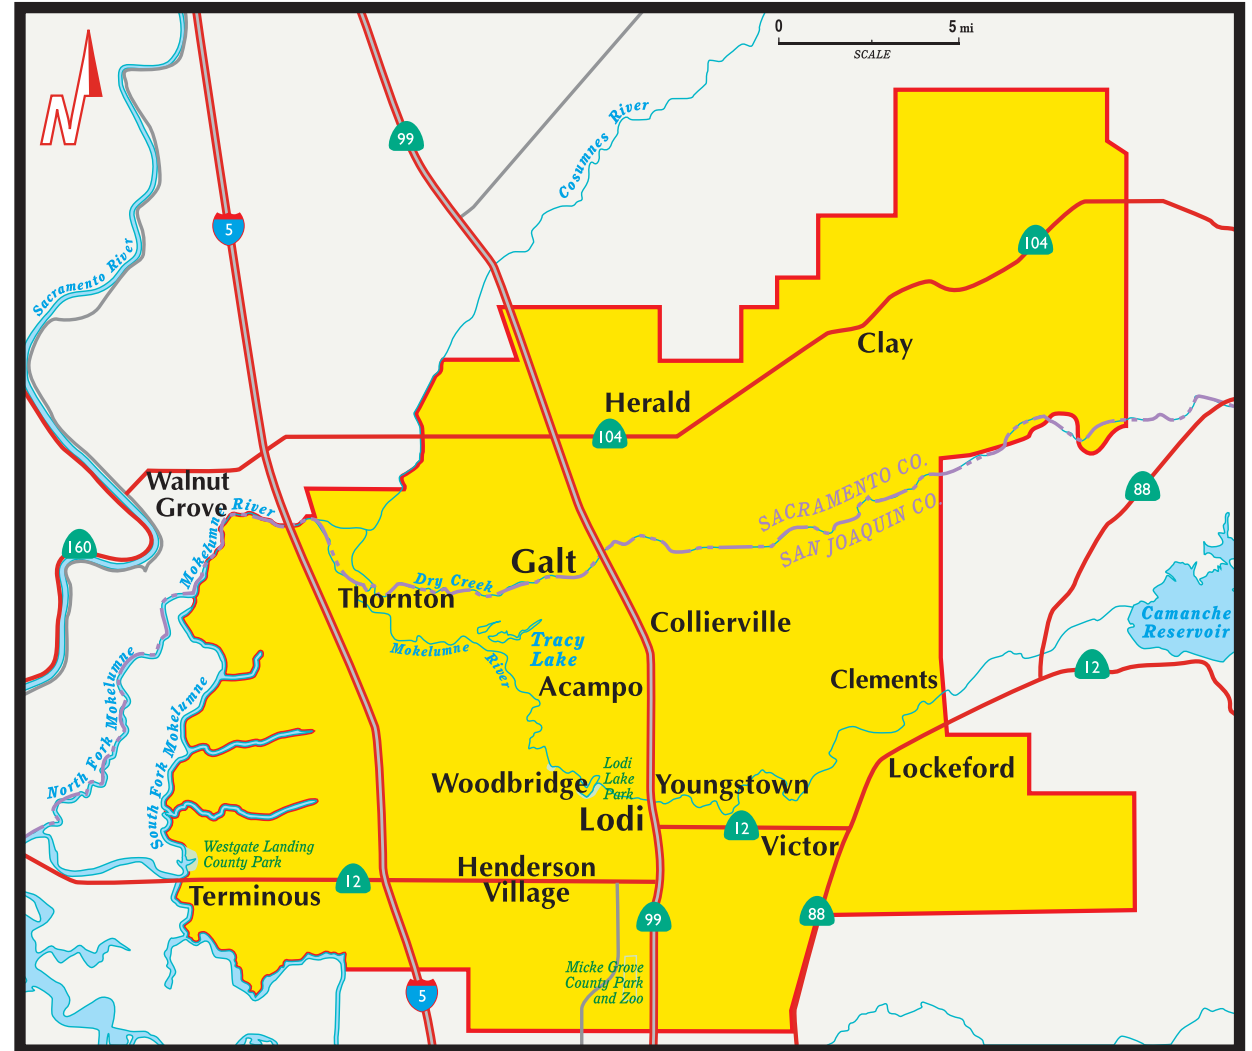

Lodi & Galt

Population* 127,404

Households* 43,225

Businesses* 5,289

Communities

Acampo	Lodi
Clay	Terminus
Clements	Thornton
Collierville	Victor
Galt	Walnut Grove
Henderson Village	Woodbridge
Herald	Youngstown
Lockeford	

Zip Codes

95220	95632
95227	95638
95237	95686
95240	95690
95242	
95258	

Distribution Area

The Valley Yellow Pages is delivered door-to-door, free of charge, to businesses and households throughout the Lodi & Galt distribution area.

Boundary areas as shown are approximate (Map not to scale)

Local Search Association Publisher Code 0636
Local Search Association Directory Code 101890

*Data obtained from ©Claritas Inc., 2016
DST00038-10521-14MAR17-LODI17