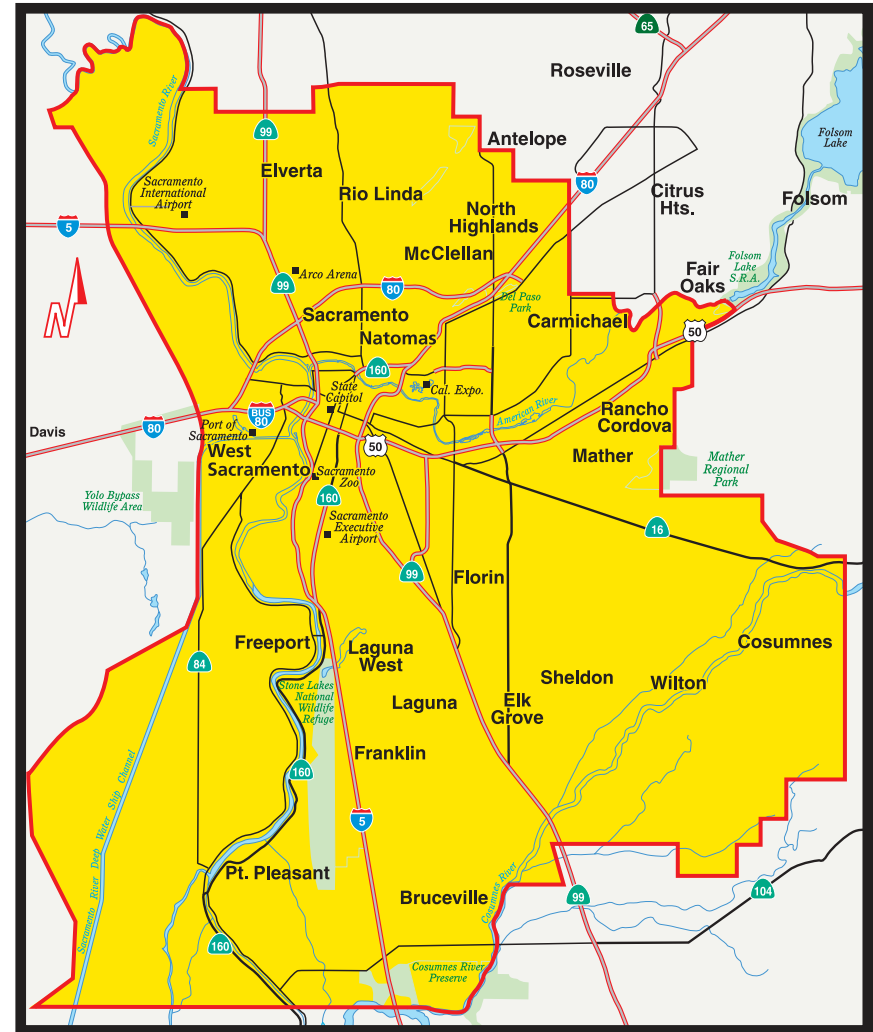

Sacramento

Population* 1,233,741

Households* 441,918

Businesses* 49,072

Communities

Bruceville	Florin	North Highlands
Carmichael	Franklin	Rancho Cordova†
Clarksburg	Laguna	Rio Linda
Cosumnes	Laguna West	Sacramento
Courtland	Mather	Sheldon
Elk Grove	McClellan	West Sacramento
Elverta	Natomas	Wilton

Zip Codes

95605	95660	95815	95825	95835
95608	95670	95816	95826	95836
95609	95673	95817	95827	95837
95612	95691	95818	95828	95838
95615	95693	95819	95829	95841
95624	95757	95820	95830	95842
95626	95758	95821	95831	95864
95639	95759	95822	95832	
95652	95811	95823	95833	
95655	95814	95824	95834	

Distribution Area

The Valley Yellow Pages is delivered door-to-door, free of charge, to businesses and households throughout the Sacramento distribution area.

Boundary areas as shown are approximate (Map not to scale)